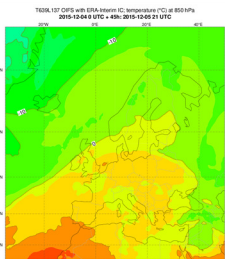

**Temperature (°C) at 850 hPa from ERA-Interim and ERA5 and from T255L91, T639L137, T1279L137 OIFS runs using ERA-Interim initial condition at 00 UTC on 4 December 2015.**

2015/12/05 21 UTC

2015/12/06 0 UTC