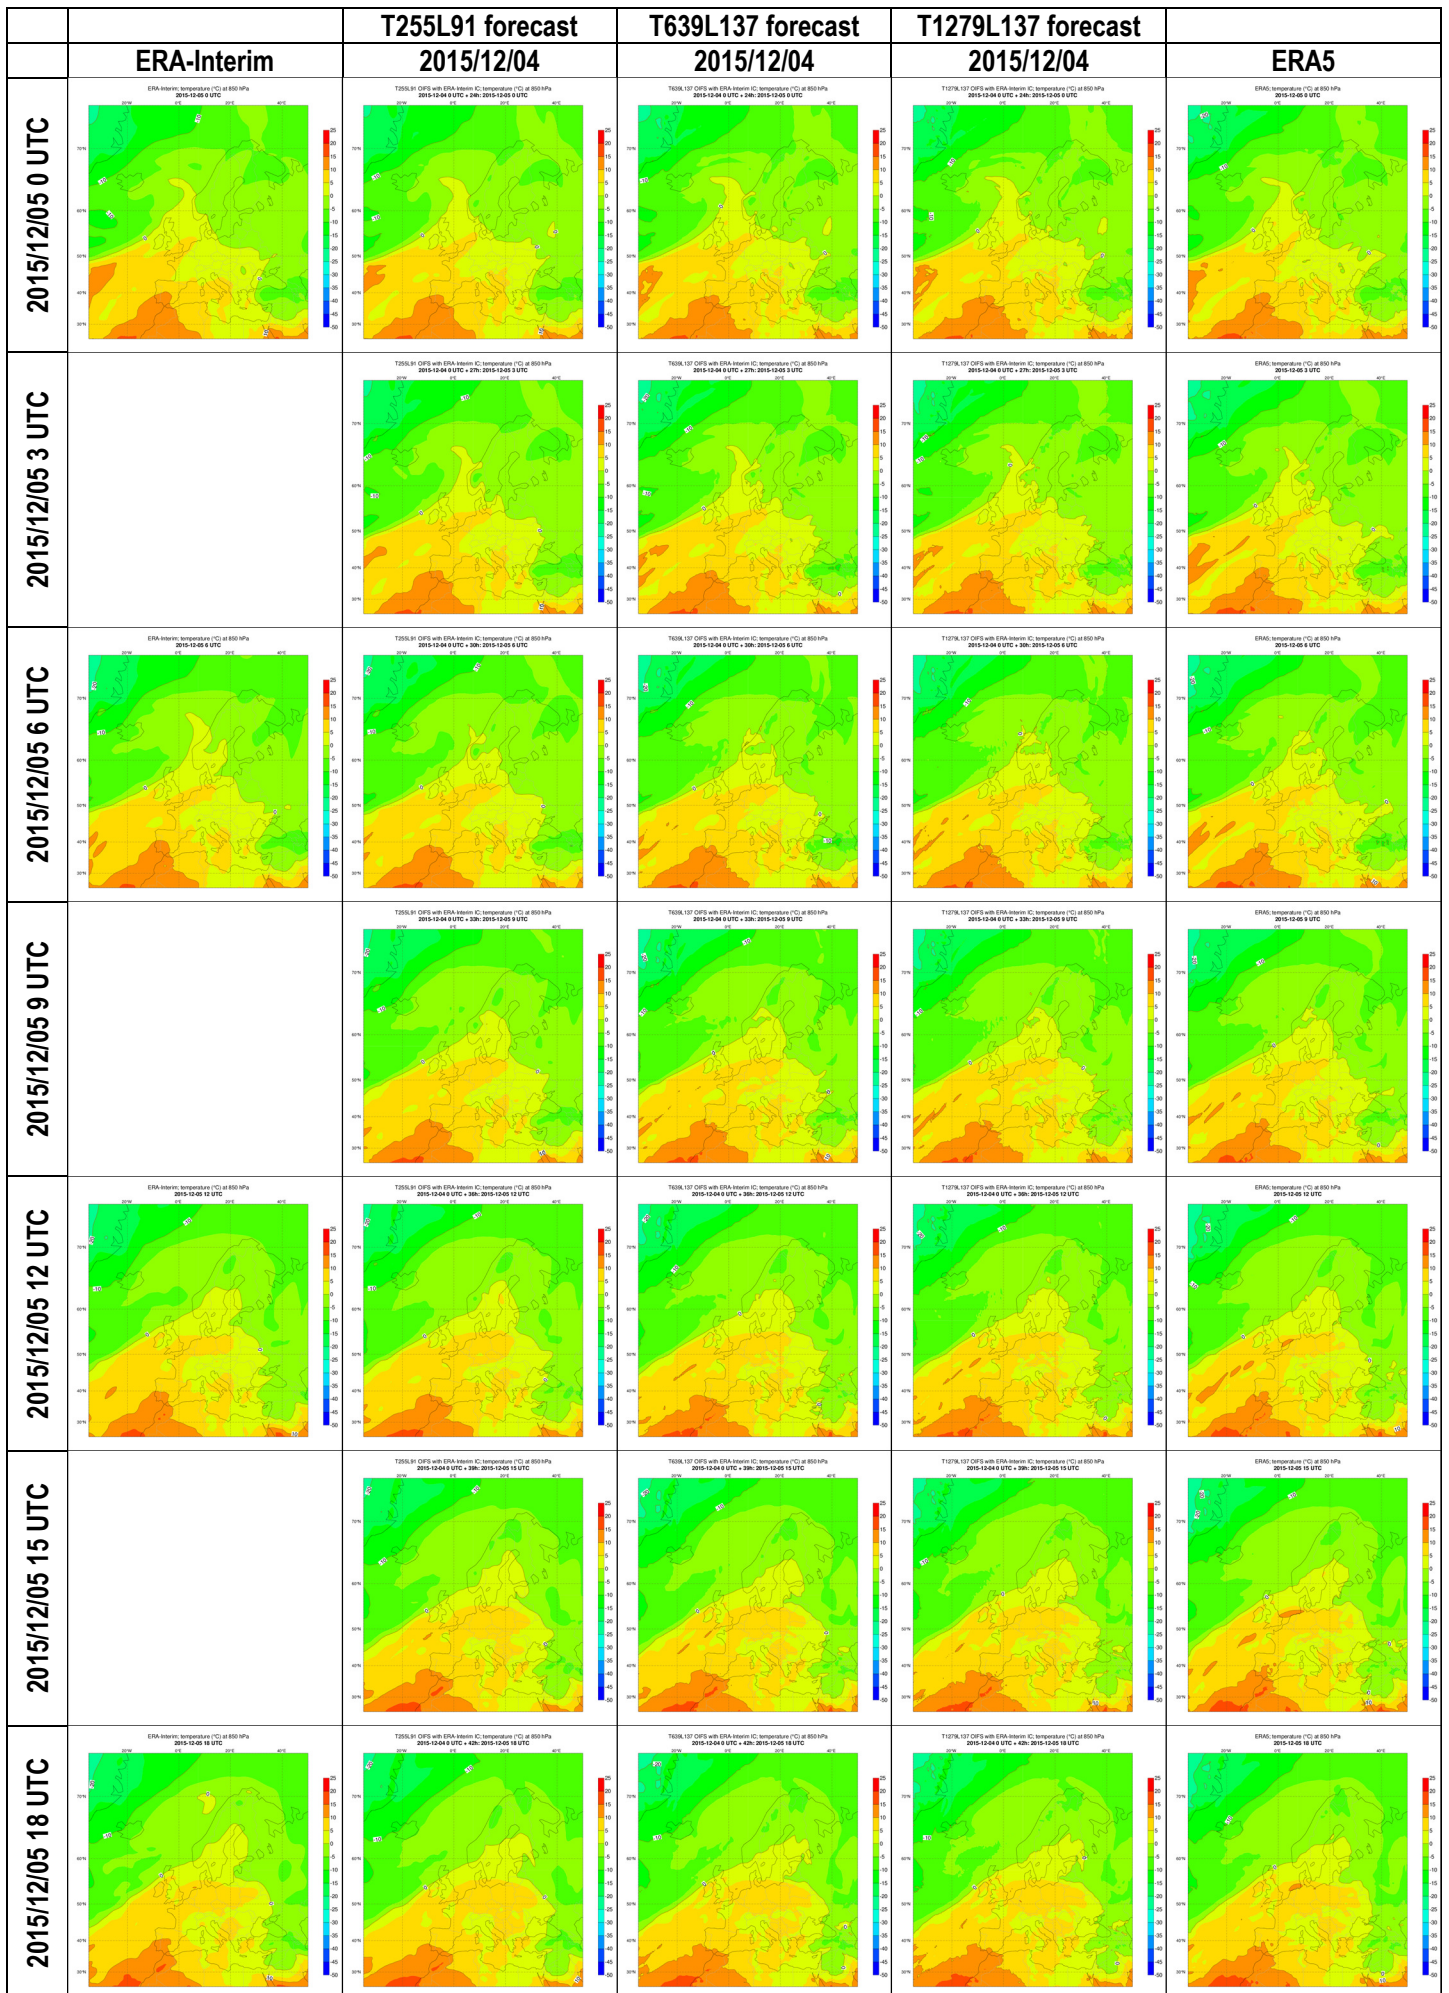

**Temperature (°C) at 850 hPa from ERA-Interim and ERA5 and from T255L91, T639L137, T1279L137 OIFS runs using ERA-Interim initial condition at 00 UTC on 4 December 2015.**

2015/12/05 21 UTC

2015/12/06 0 UTC