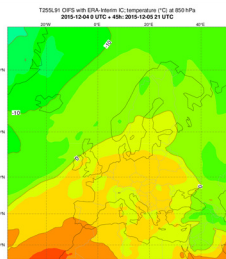

**Temperature (°C) at 850 hPa from ERA-Interim and ERA5 and from T255L91, T639L137, T1279L137 OIFS runs using ERA-Interim initial condition at 00 UTC on 4 December 2015.**

2015/12/05 21 UTC

2015/12/06 0 UTC