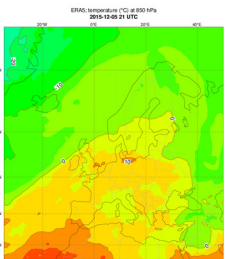

**Temperature (°C) at 850 hPa from ERA-Interim and ERA5 and from T255L91, T639L137, T1279L137 OIFS runs using ERA-Interim initial condition at 00 UTC on 4 December 2015.**

2015/12/05 21 UTC

2015/12/06 0 UTC