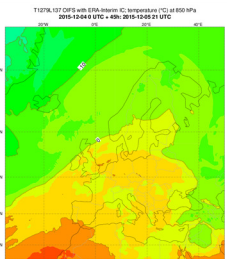

**Temperature (°C) at 850 hPa from ERA-Interim and ERA5 and from T255L91, T639L137, T1279L137 OIFS runs using ERA-Interim initial condition at 00 UTC on 4 December 2015.**

2015/12/05 21 UTC

2015/12/06 0 UTC