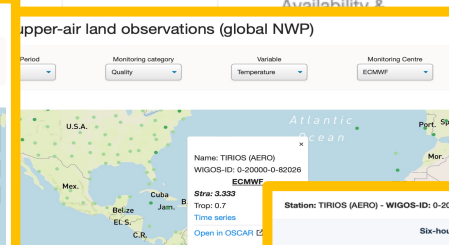

Availability