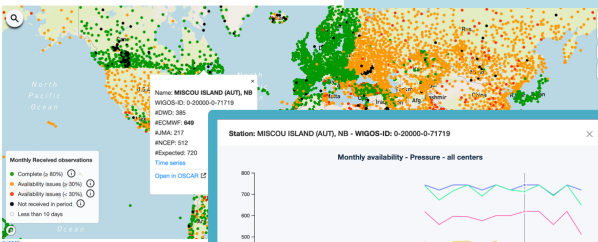

## GBON monitoring module

Surface land observations

Upper-air land observations

Availability of surface land observations (GBON)

### Availability

## Near-real time NWP monitoring module

Surface land observations

Upper-air land observations