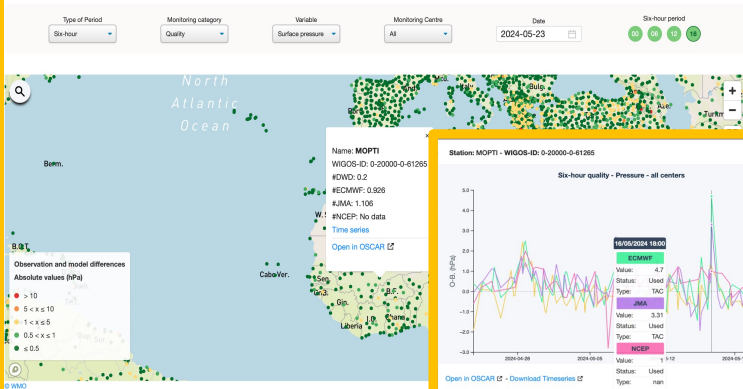

### Quality

## GCOS monitoring module

Surface land observations

Upper-air land observations

Completeness of surface land observations (GCOS)

### Completeness

Quality of surface land observations (global NWP)

Quality of upper-air land observations (GCOS)