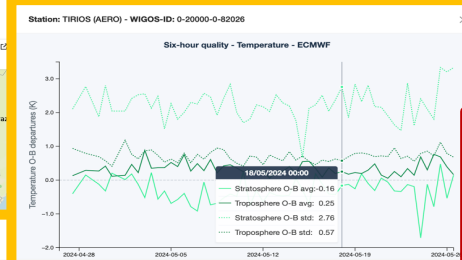

WDQMS web tool

GBON monitoring module

Availability of surface land observations (GBON)

Availability

Near-real time NWP monitoring module

Availability

Quality

GCOS monitoring module

Completeness of surface land observations (GCOS)

Completeness

Quality of surface land observations (global NWP)

Quality of upper-air land observations (GCOS)

Database status