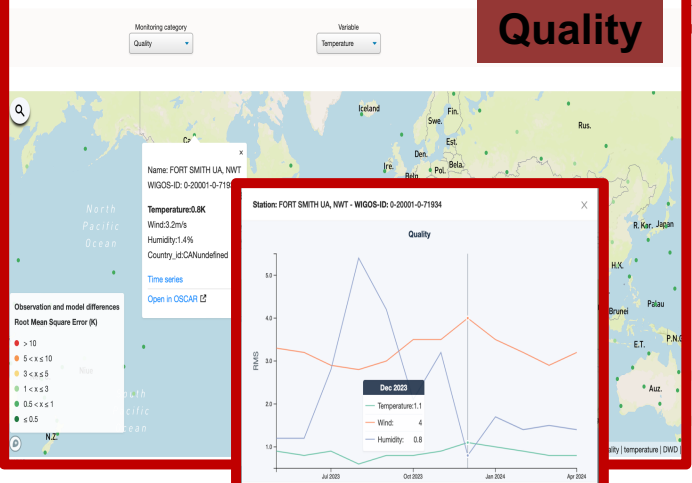

### Quality

## GCOS monitoring module

Surface land observations

Upper-air land observations

Completeness of surface land observations (GCOS)

### Completeness

Quality of surface land observations (global NWP)

Quality of upper-air land observations (GCOS)