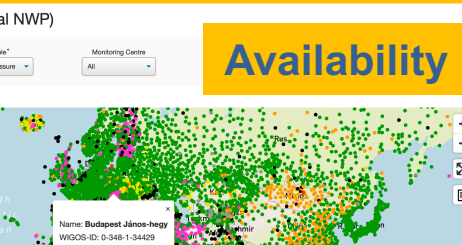

## Near-real time NWP monitoring module

Surface land observations

Upper-air land observations

### Availability