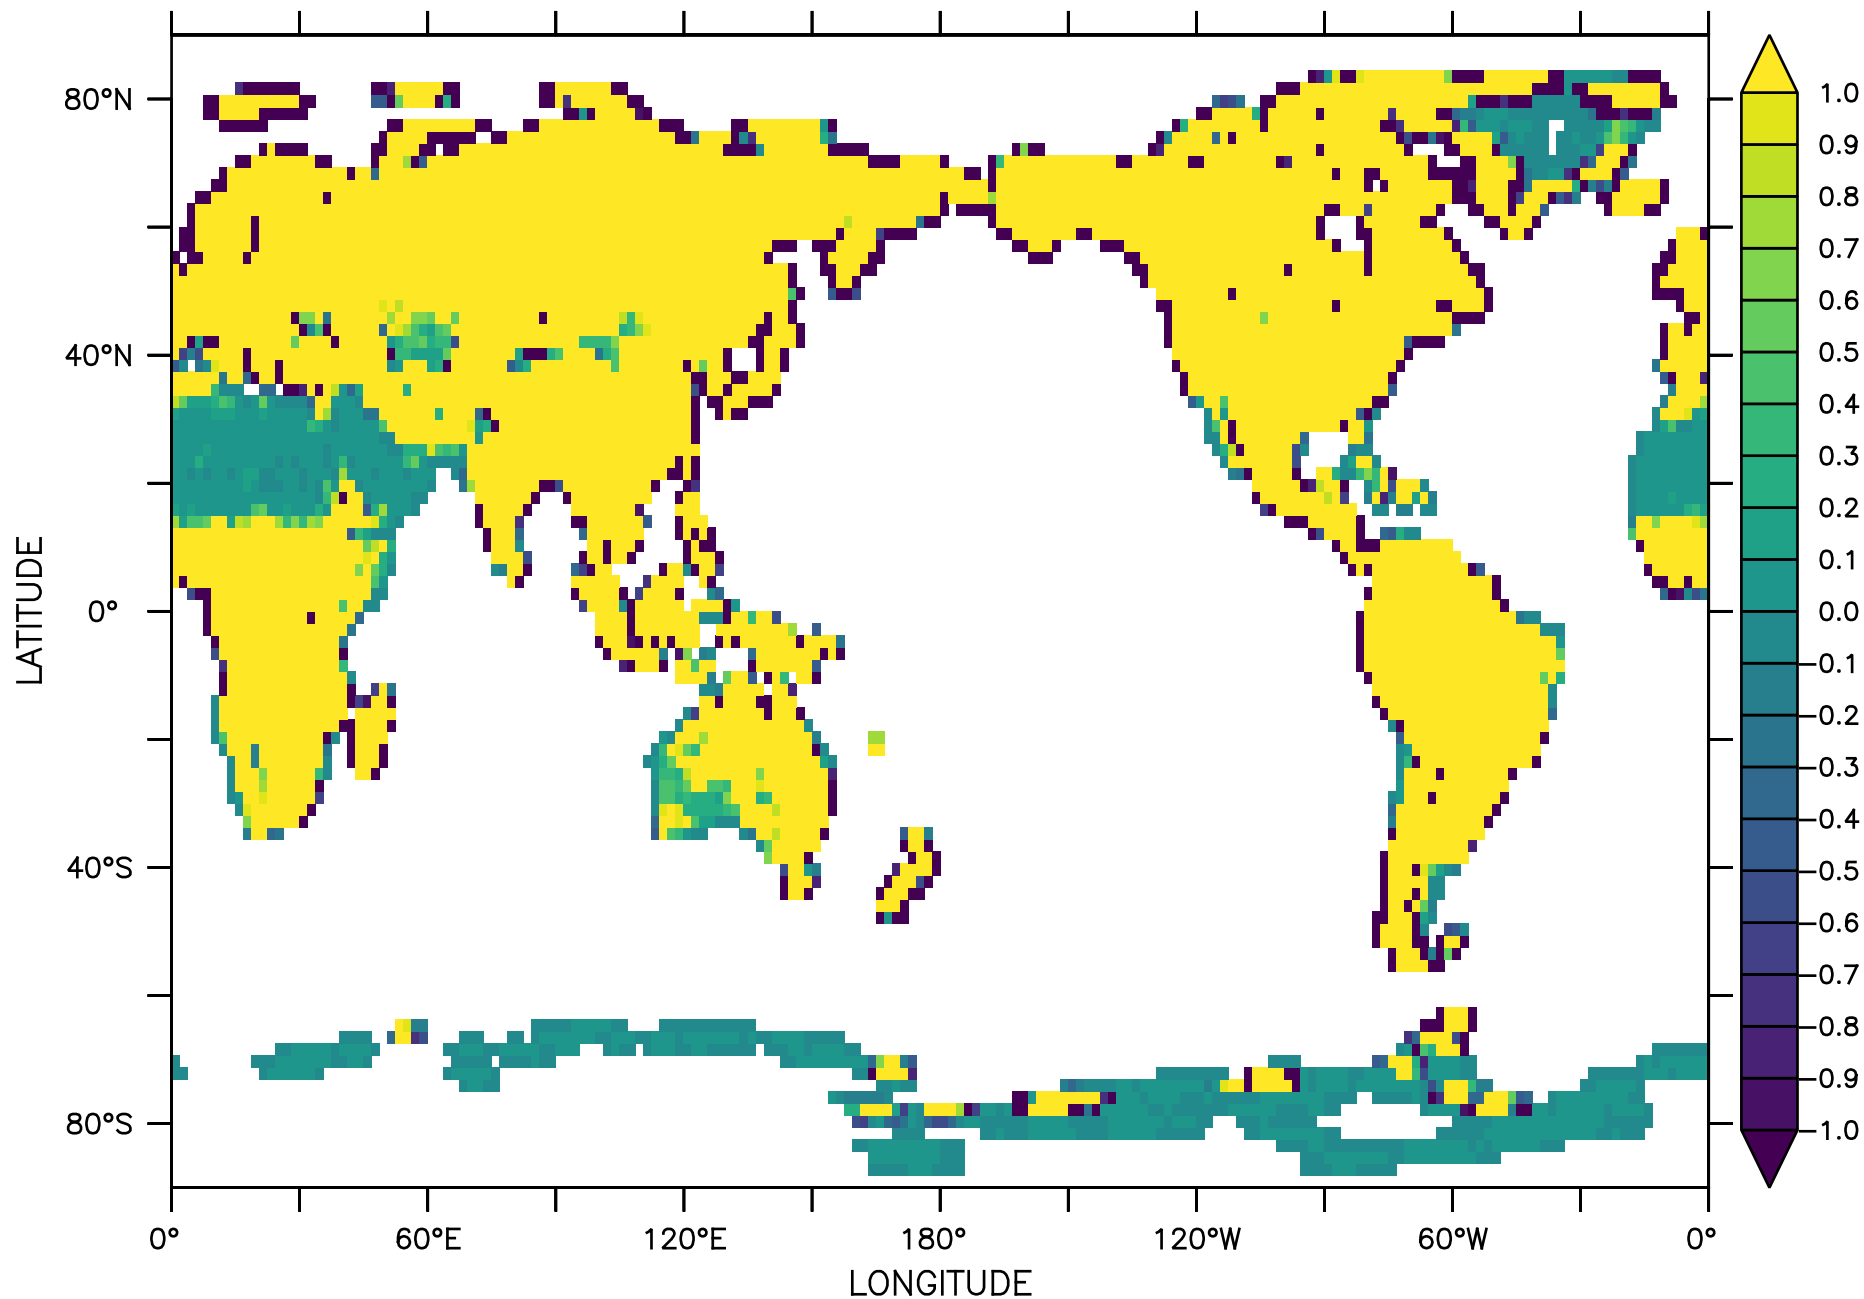

TIME : 01-JAN-1850 00:00 to 01-JAN-1851 00:00 DATA SET: ECE3_1m_18500101_regular_sfrc

Created by xios

IGNORE0(RNF[L=@SUM])