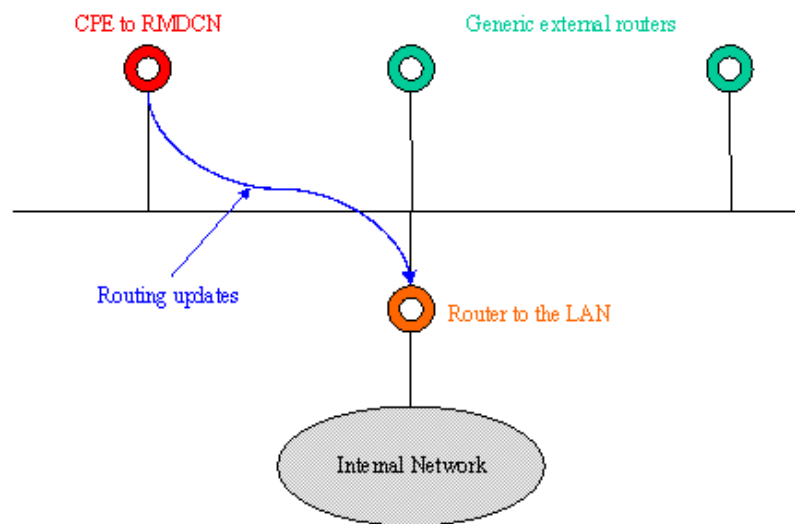

### IP throughput tests

- first test = 10 minutes
- second test = 1 hour

### •Output

- file test1.txt
- file test2.txt

# RMDCN Acceptance Tests

A scheme for dynamic routing